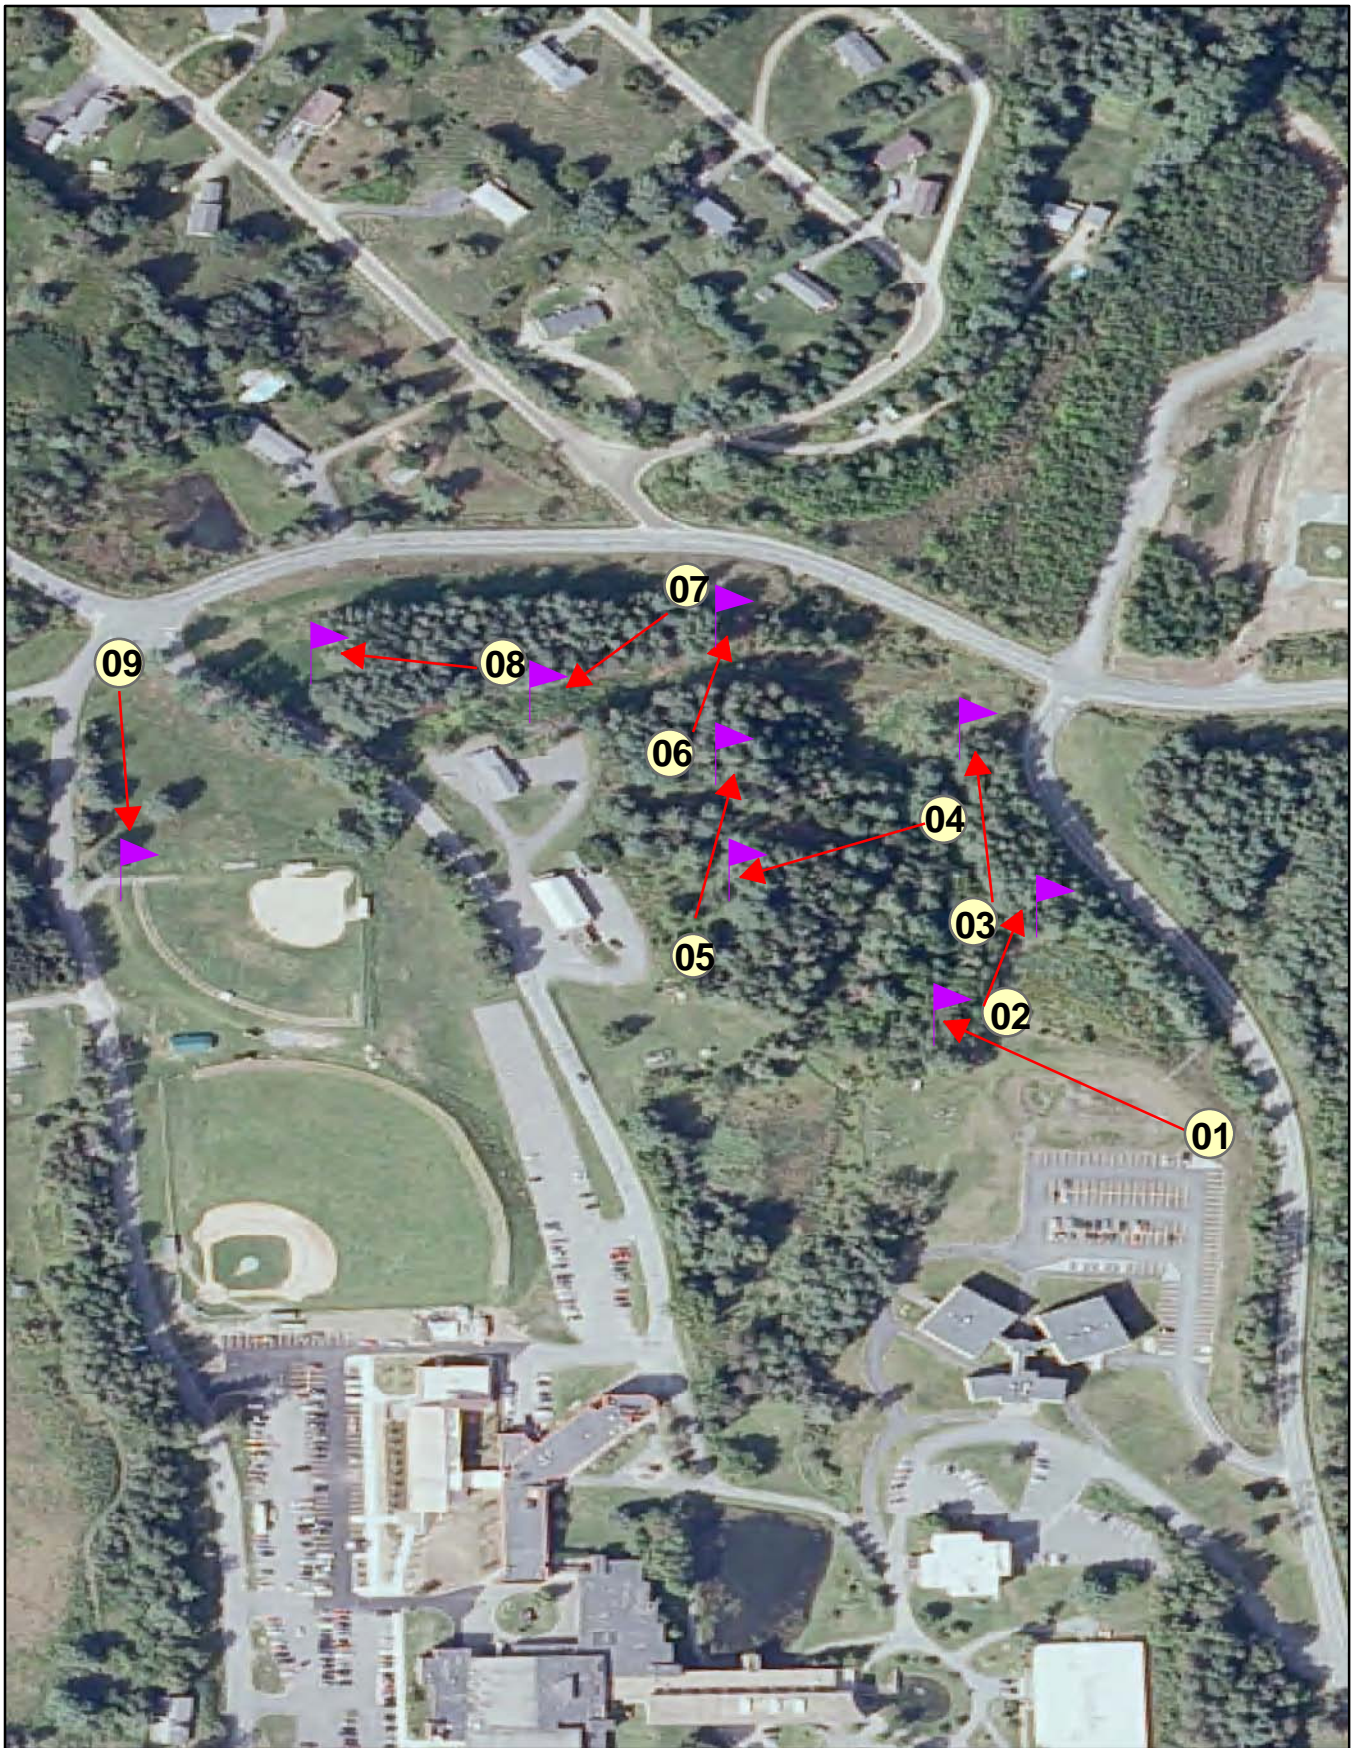

# Golf Course Front Nine

Jason Gaudreau  
June 28th, 2011

# Golf Course Back Nine

0 95 190 380 570 760 Feet  
1 inch = 292 feet

Jason Gaudreau  
June 28th, 2011