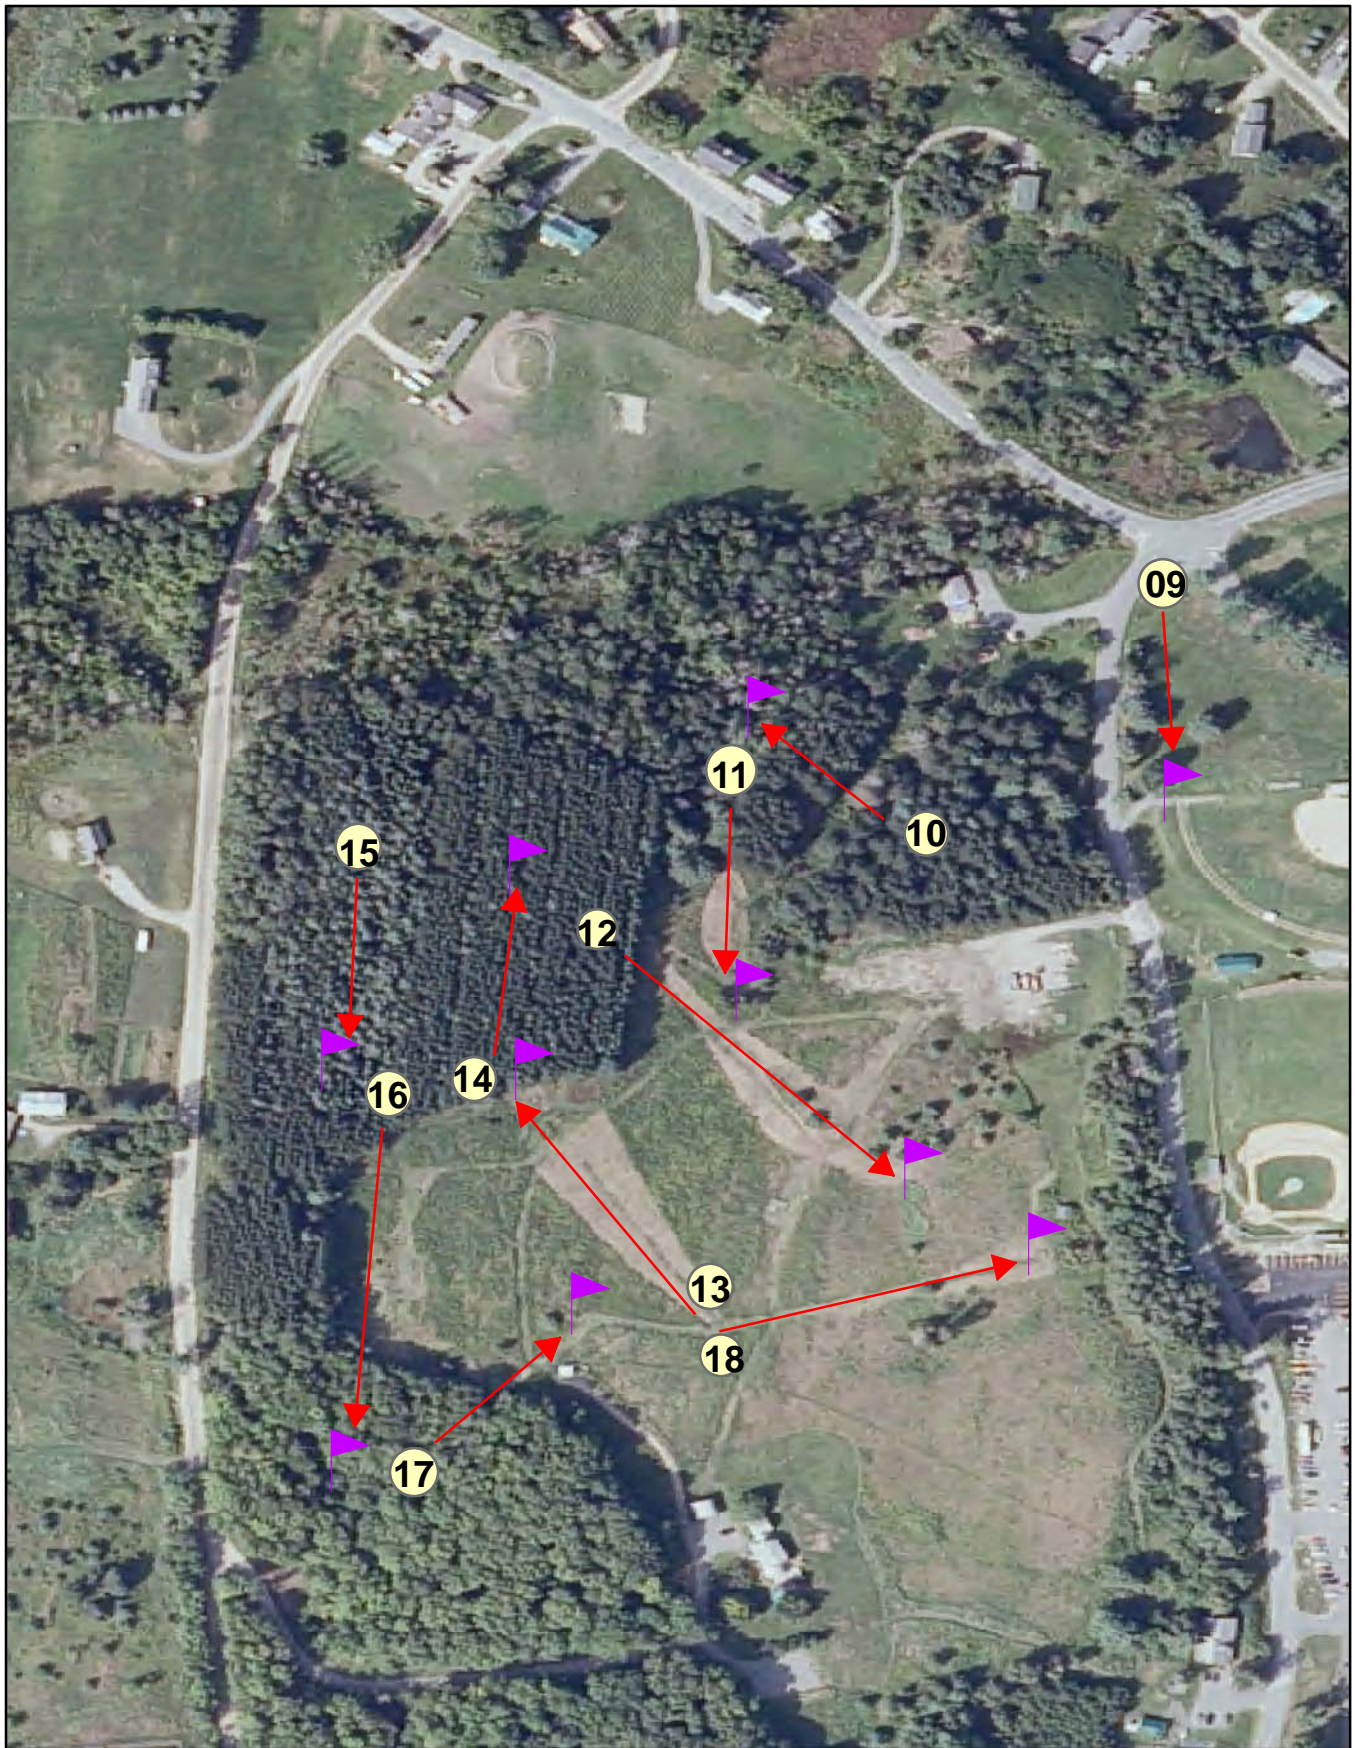

# Golf Course Front Nine

Jason Gaudreau  
June 28th, 2011

# Golf Course Back Nine

0 95 190 380 570 760 Feet  
1 inch = 292 feet

Jason Gaudreau  
June 28th, 2011